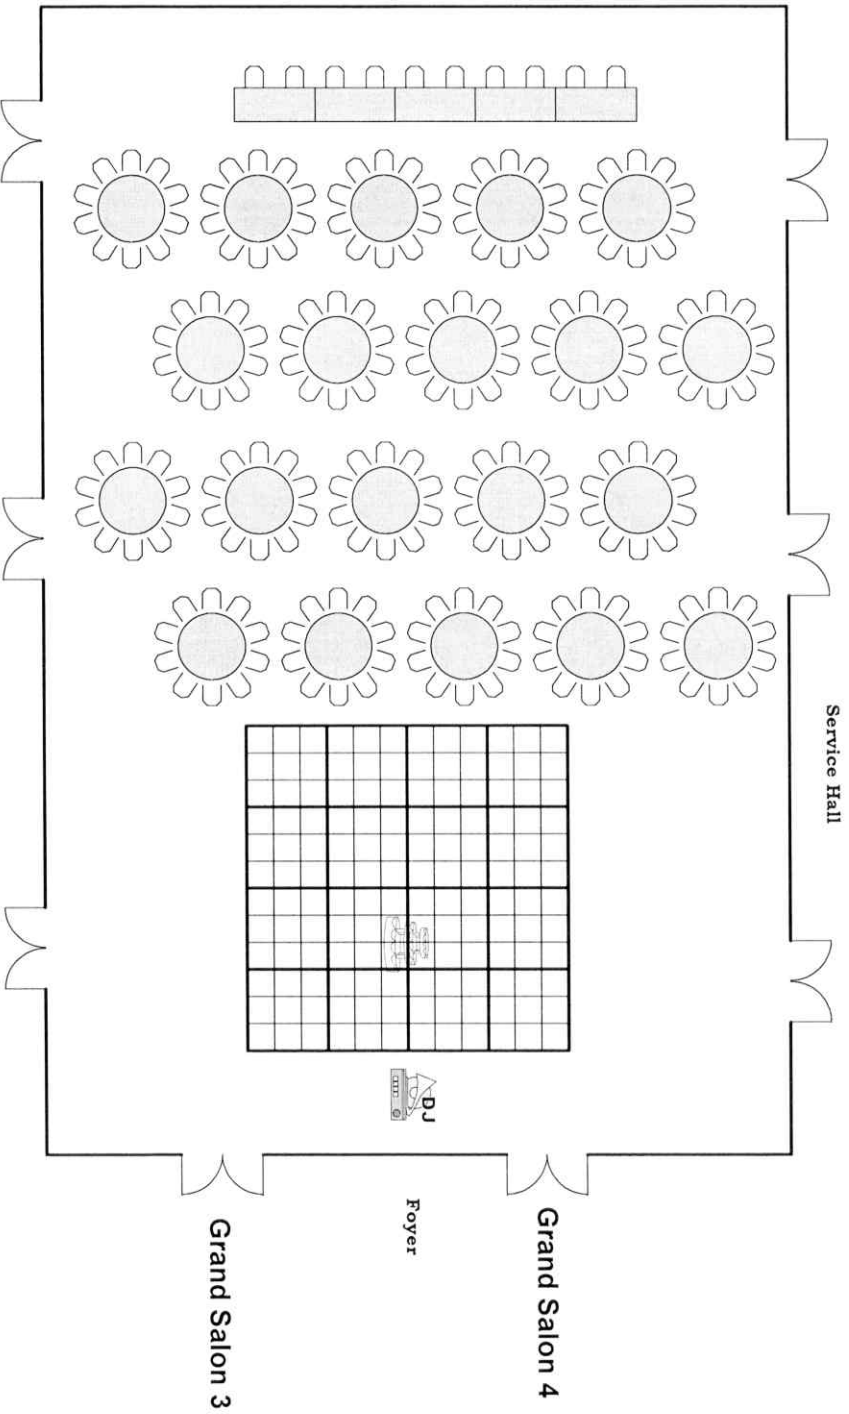

# Grand Salon

Grand Salon 1

Pre-Function

Grand Salon Set with Raised Head table  
20 Tables, Seating for 212  
24x24 Dance Floor

Grand Salon 2

Grand Salon 3

Royer

Grand Salon 4

Service Hall

Grand Salon Set with Raised Head table  
31 Oval Tables, Seating for 322  
21x30 Dance Floor

# Grand Salon

Service Hall

Grand Salon 1

Grand Salon 2

Pre-Function

Grand Salon Set  
20 Oval Tables, Plus Head Table  
Seating for 212  
24x24 Dance Floor

Grand Salon 4

Foyer