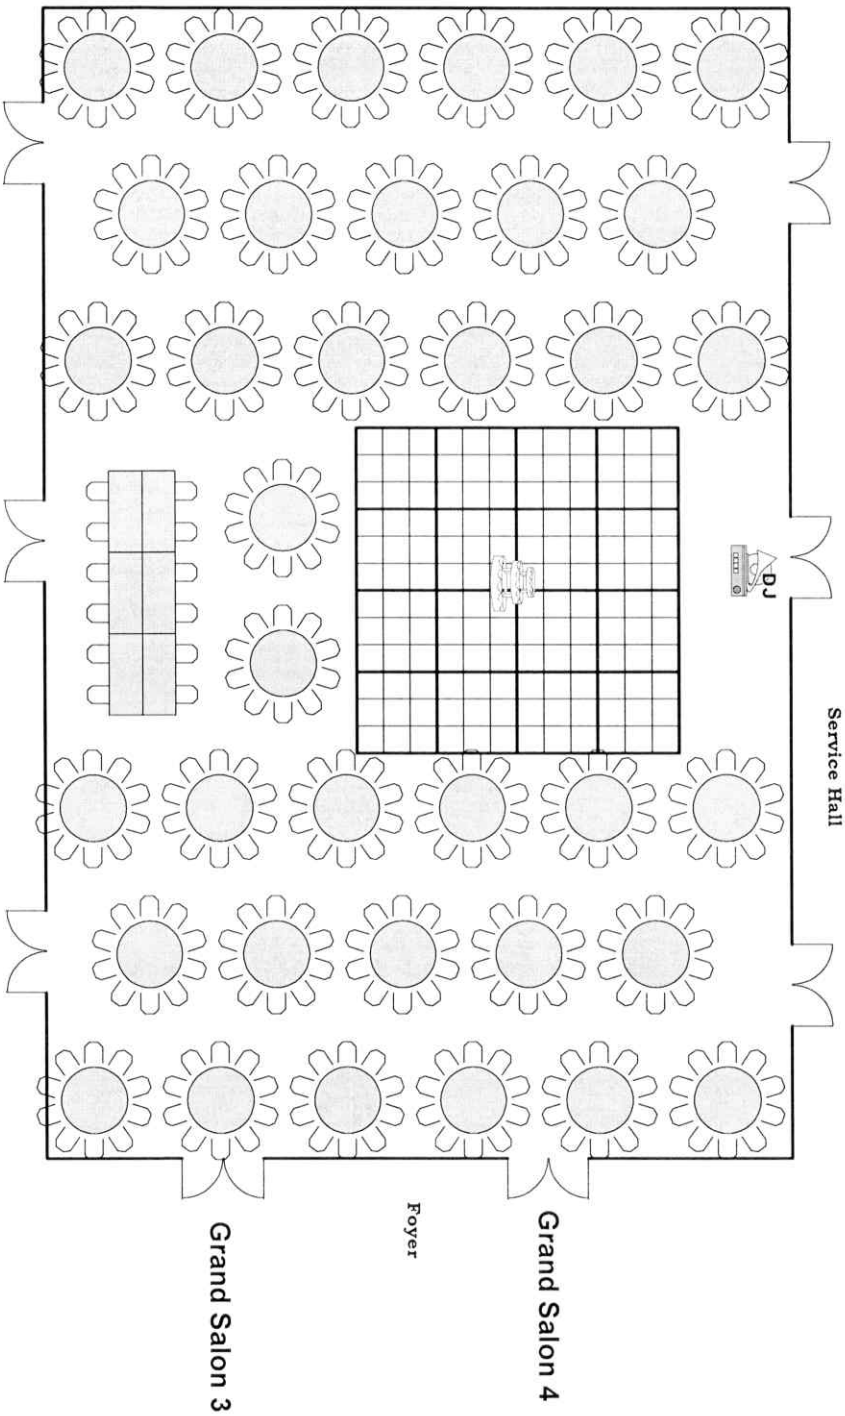

Grand Salon Set  
24 Oval Tables, Plus Head Table  
Seating for 252  
24x24 Dance Floor

# Grand Salon

Service Hall

Grand Salon 1

Pre-Function

Grand Salon Set  
30 Oval Tables, Plus Head Table  
Seating for 312  
24x24 Dance Floor

Grand Salon 2

Grand Salon 3

Foyer

# Grand Salon

Grand Salon 1

Pre-Function

Grand Salon 2

Maximum Grand Salon Set (without tables on the dance floor)  
36 Oval Tables, Plus Head Table - Seating for 372  
24x24 Dance Floor

Grand Salon 3

Foyer