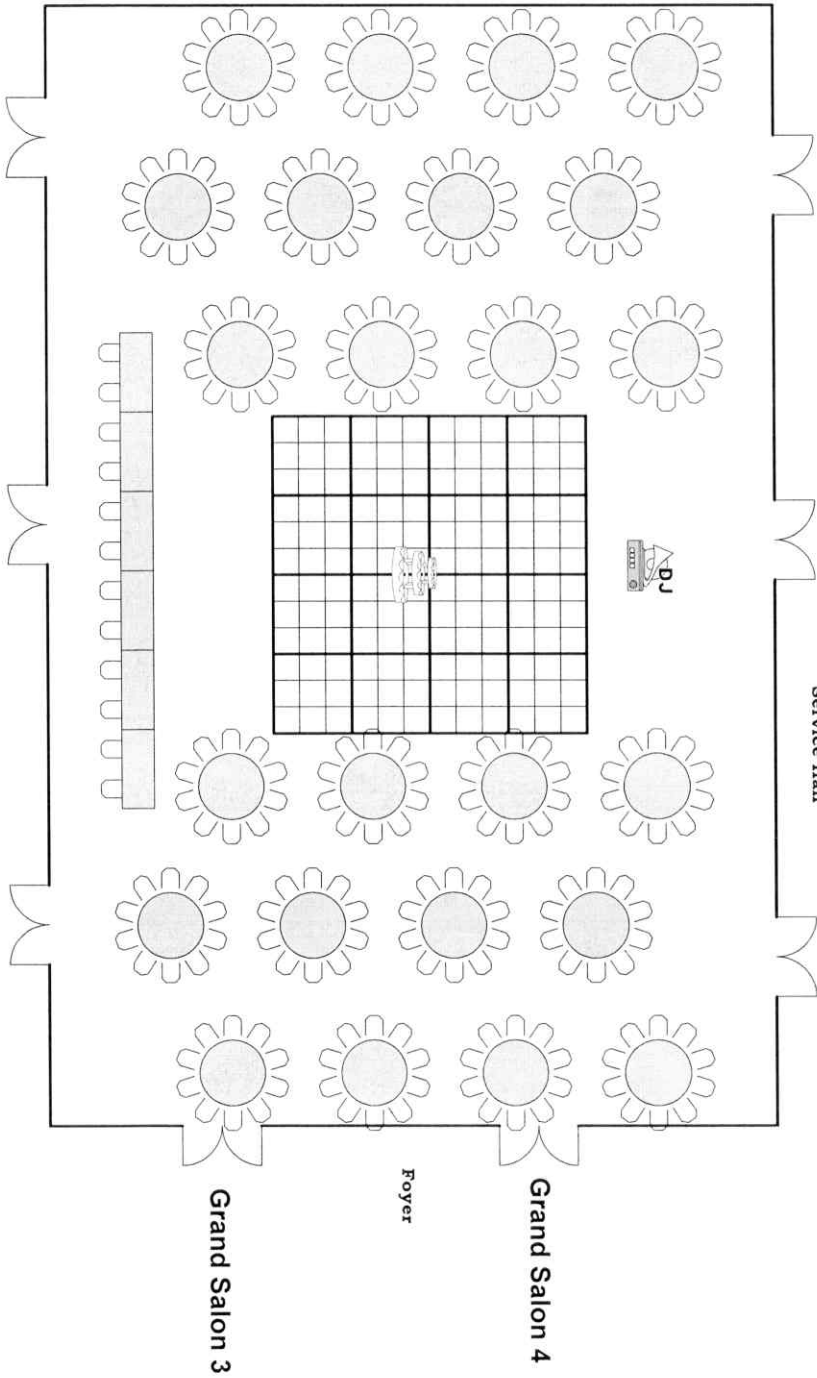

Grand Salon

Service Hall

Grand Salon 1

Grand Salon 2

Grand Salon 3

Grand Salon 4

Foyer

Pre-Function

Grand Salon Set
24 Oval Tables, Plus Head Table
Seating for 252
24x24 Dance Floor