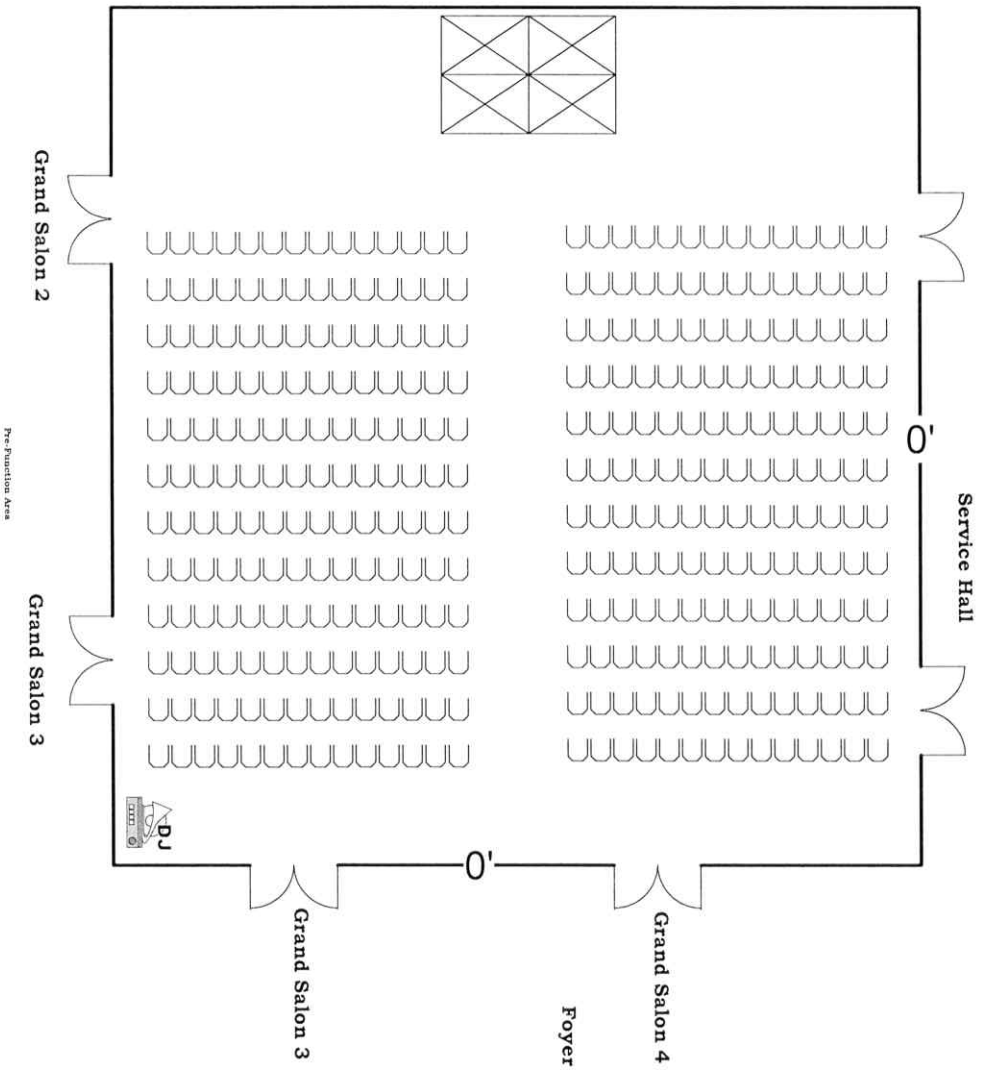

# Grand Salon

Service Hall

Grand Salon 1

Grand Salon 2

Pre-Function

Grand Salon Set  
20 Oval Tables, Plus Head Table  
Seating for 212  
24x24 Dance Floor

Grand Salon 4

Foyer

# Grand Salon

Service Hall

Grand Salon 1

Grand Salon 2

Grand Salon 3

Grand Salon 4

Foyer

Pre-Function

Grand Salon Set  
24 Oval Tables, Plus Head Table  
Seating for 252  
24x24 Dance Floor

# Grand Salon

Service Hall

Grand Salon 1

Pre-Function

Grand Salon Set  
30 Oval Tables, Plus Head Table  
Seating for 312  
24x24 Dance Floor

Grand Salon 2

Grand Salon 3

Foyer