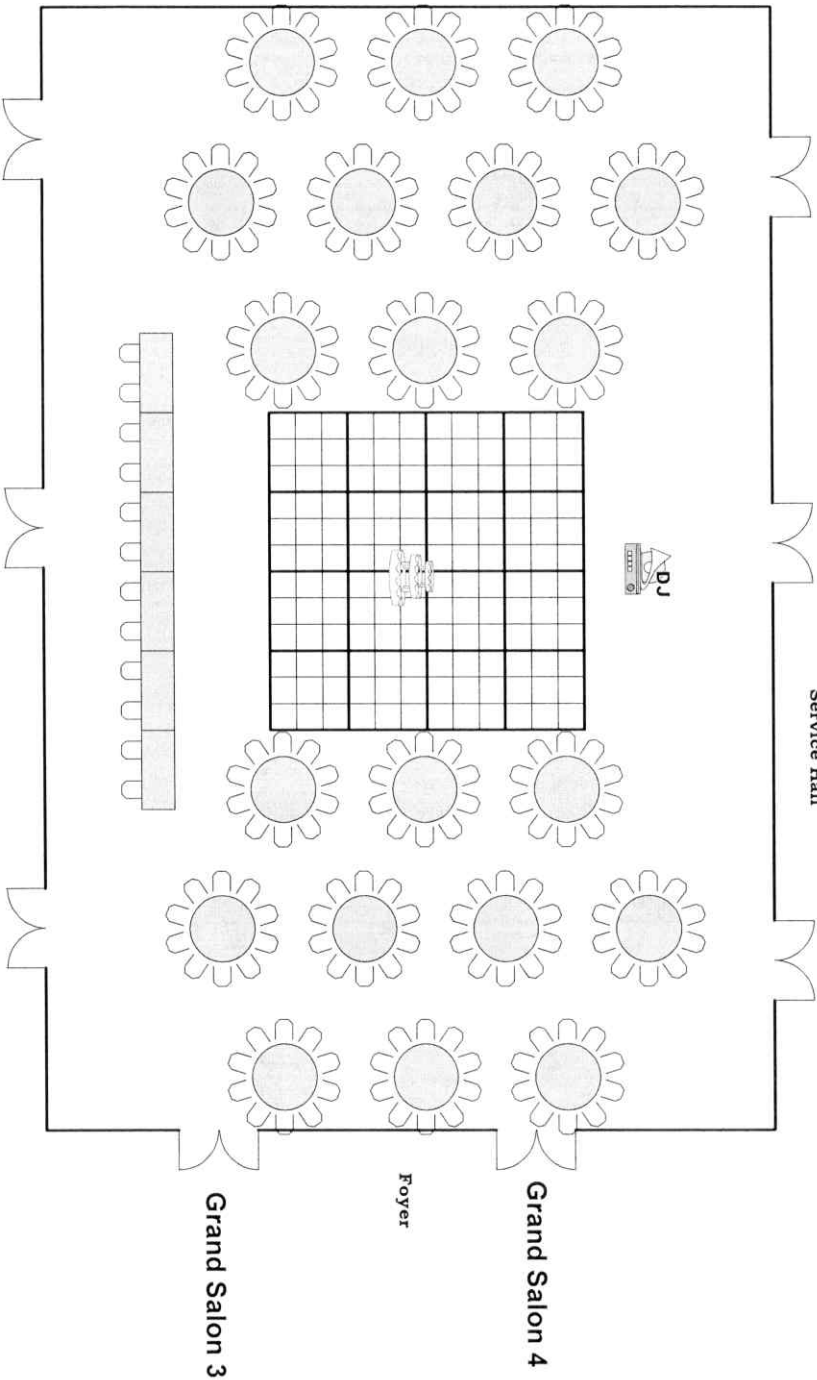

# Grand Salon

Grand Salon 1

Pre-Function

Grand Salon Set with Raised Head table  
20 Tables, Seating for 212  
24x24 Dance Floor

Grand Salon 2

Grand Salon 3

Royer

Grand Salon 4

# Grand Salon

Grand Salon 1

Grand Salon 2

Grand Salon 3

Grand Salon 4

Foyer

Service Hall

Pre-Function

Grand Salon Set with Raised Head table  
31 Oval Tables, Seating for 322  
21x30 Dance Floor

# Grand Salon

Service Hall

Grand Salon 1

Grand Salon 2

Pre-Function

Grand Salon Set  
20 Oval Tables, Plus Head Table  
Seating for 212  
24x24 Dance Floor

Grand Salon 4

Foyer