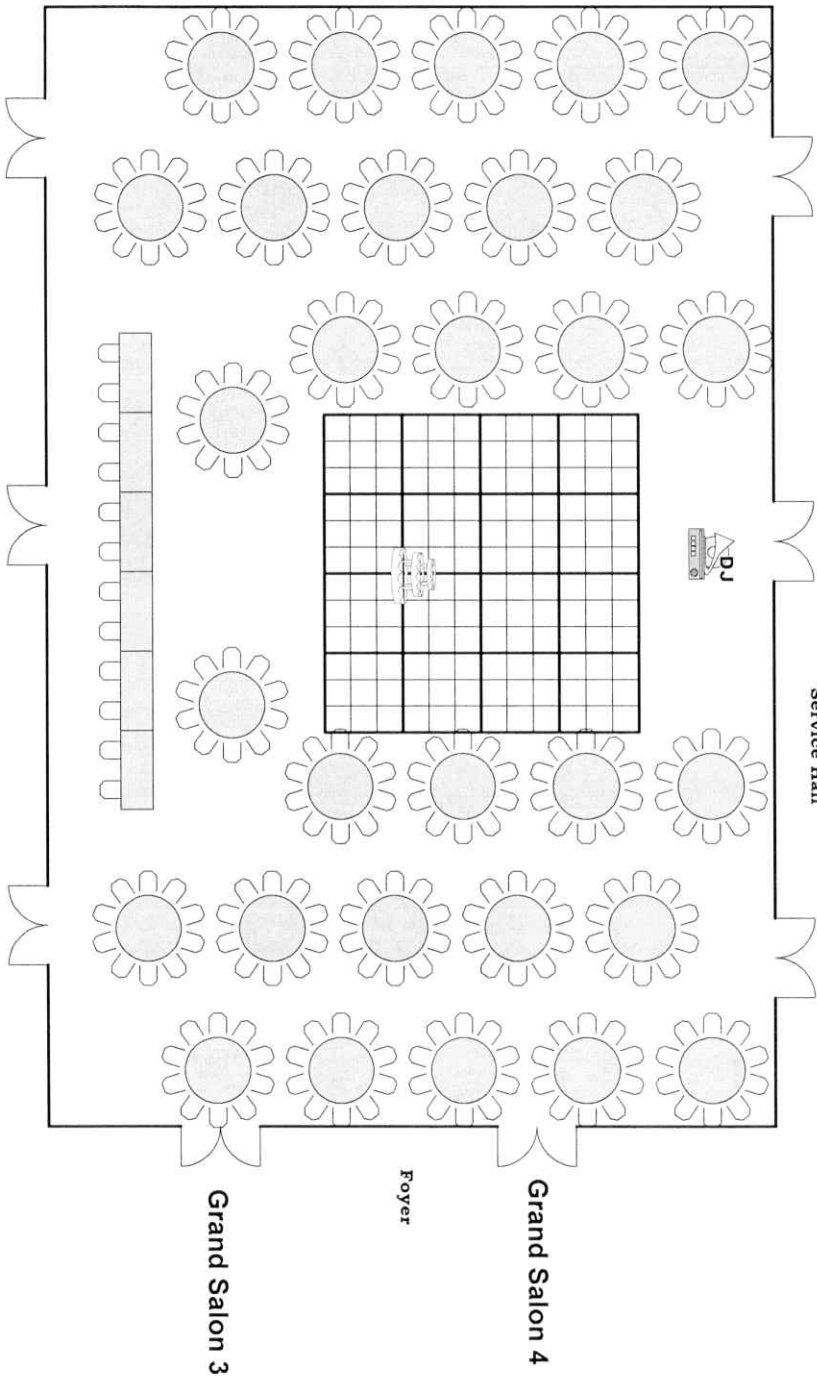

Grand Salon

Service Hall

Grand Salon 1

Pre-Function

Grand Salon Set
30 Oval Tables, Plus Head Table
Seating for 312
24x24 Dance Floor

Grand Salon 2

Grand Salon 3

Foyer

Grand Salon 4